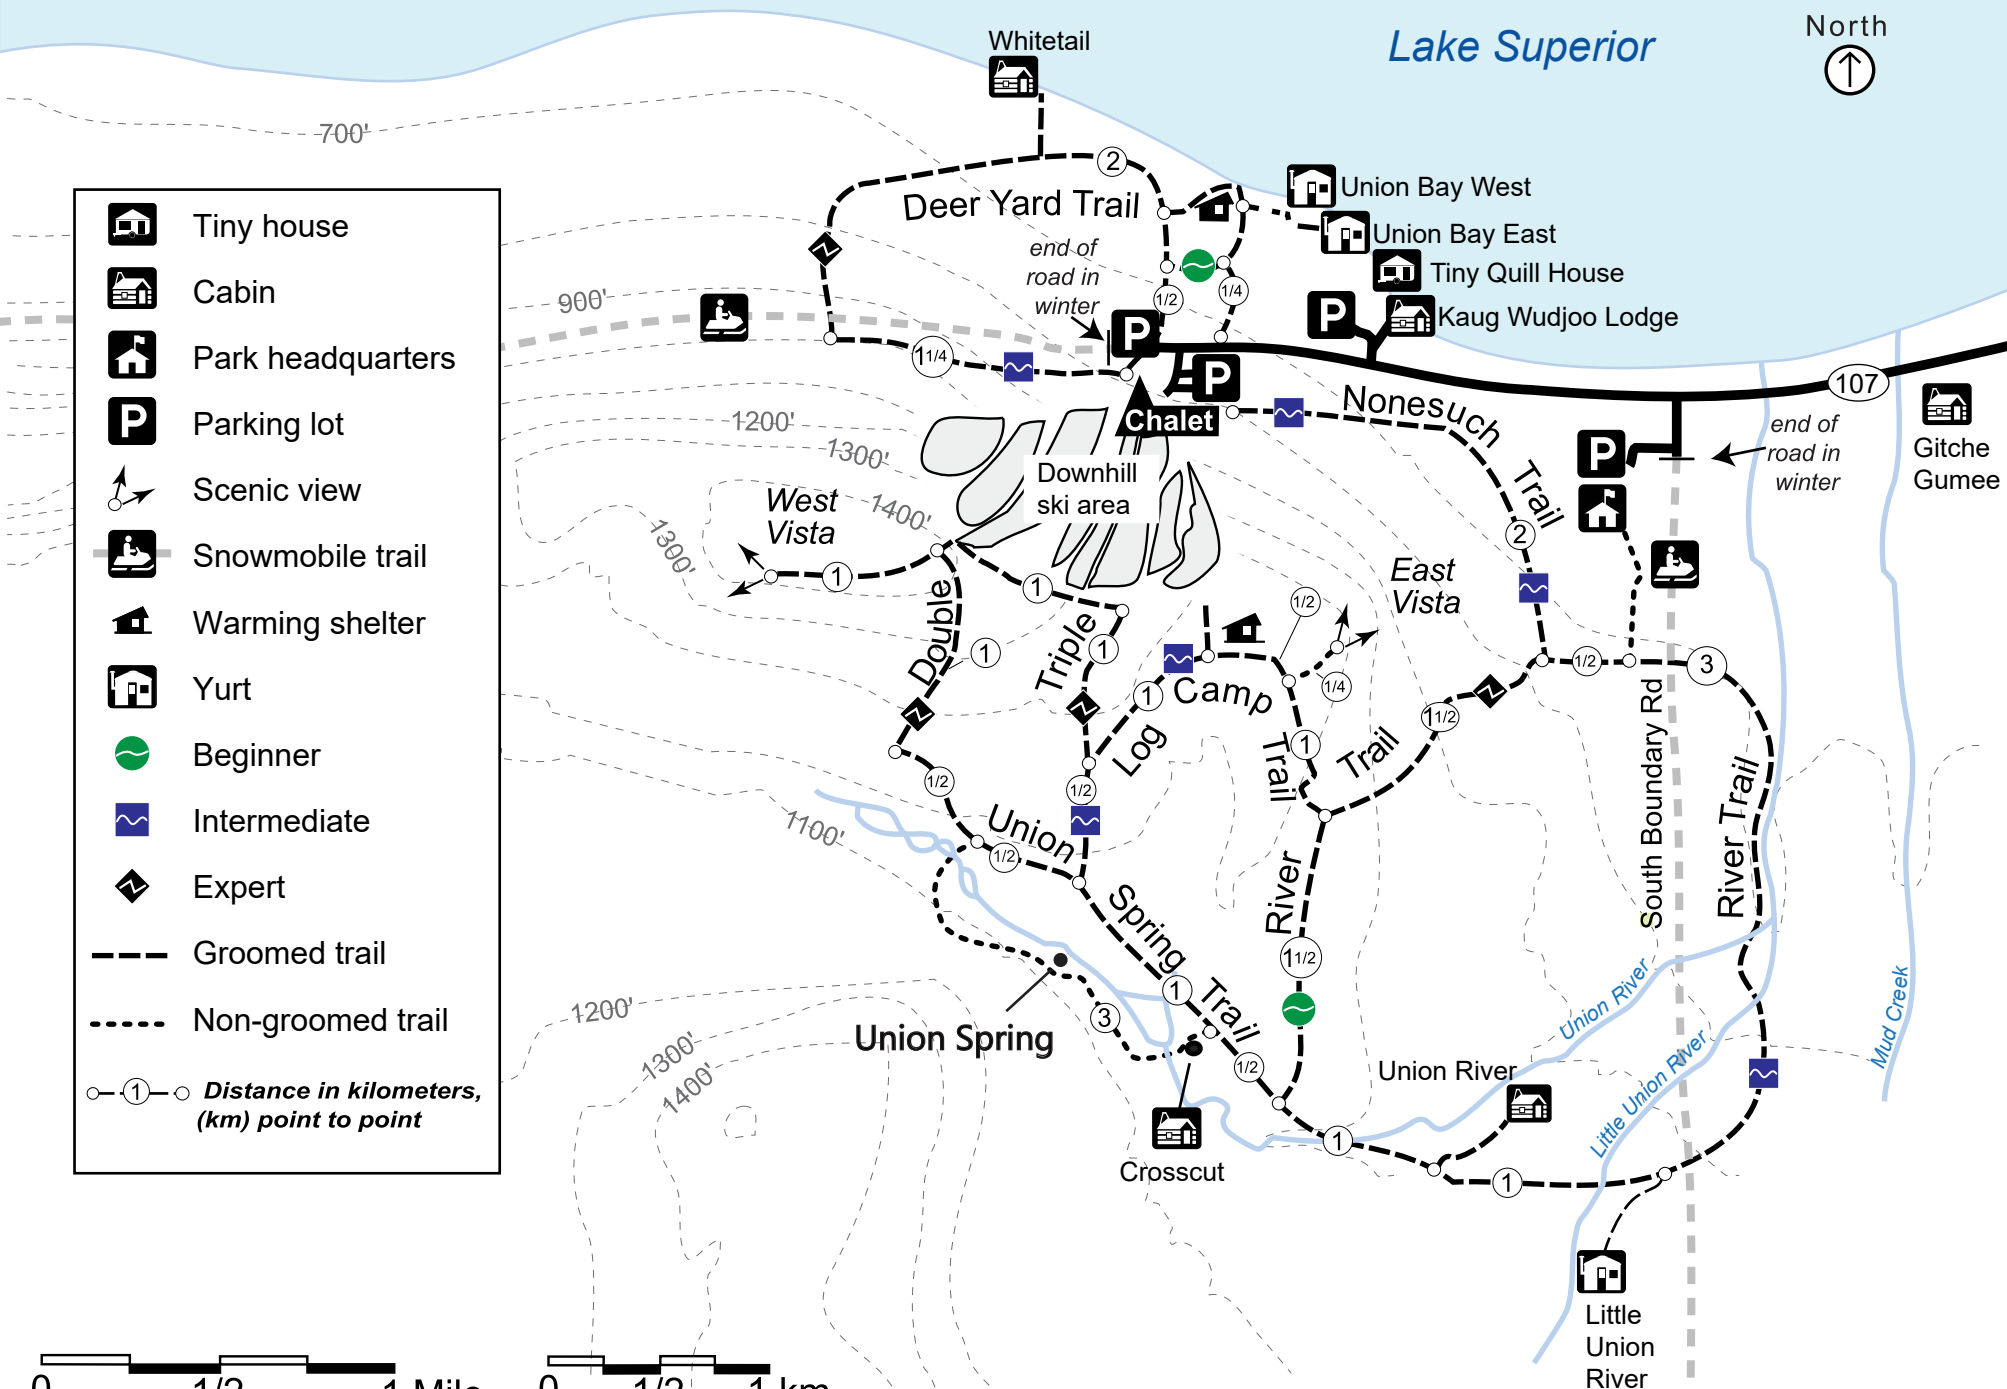

Porcupine Mountains Winter Trails: XC-Ski, Snowshoe, Fat-Tire Bike

Distance is in kilometers

- Tiny house
- Cabin
- Park headquarters
- Parking lot
- Scenic view
- Snowmobile trail
- Warming shelter
- Yurt
- Beginner
- Intermediate
- Expert
- Groomed trail
- Non-groomed trail
- Distance in kilometers, (km) point to point

Contour Interval = 100 feet